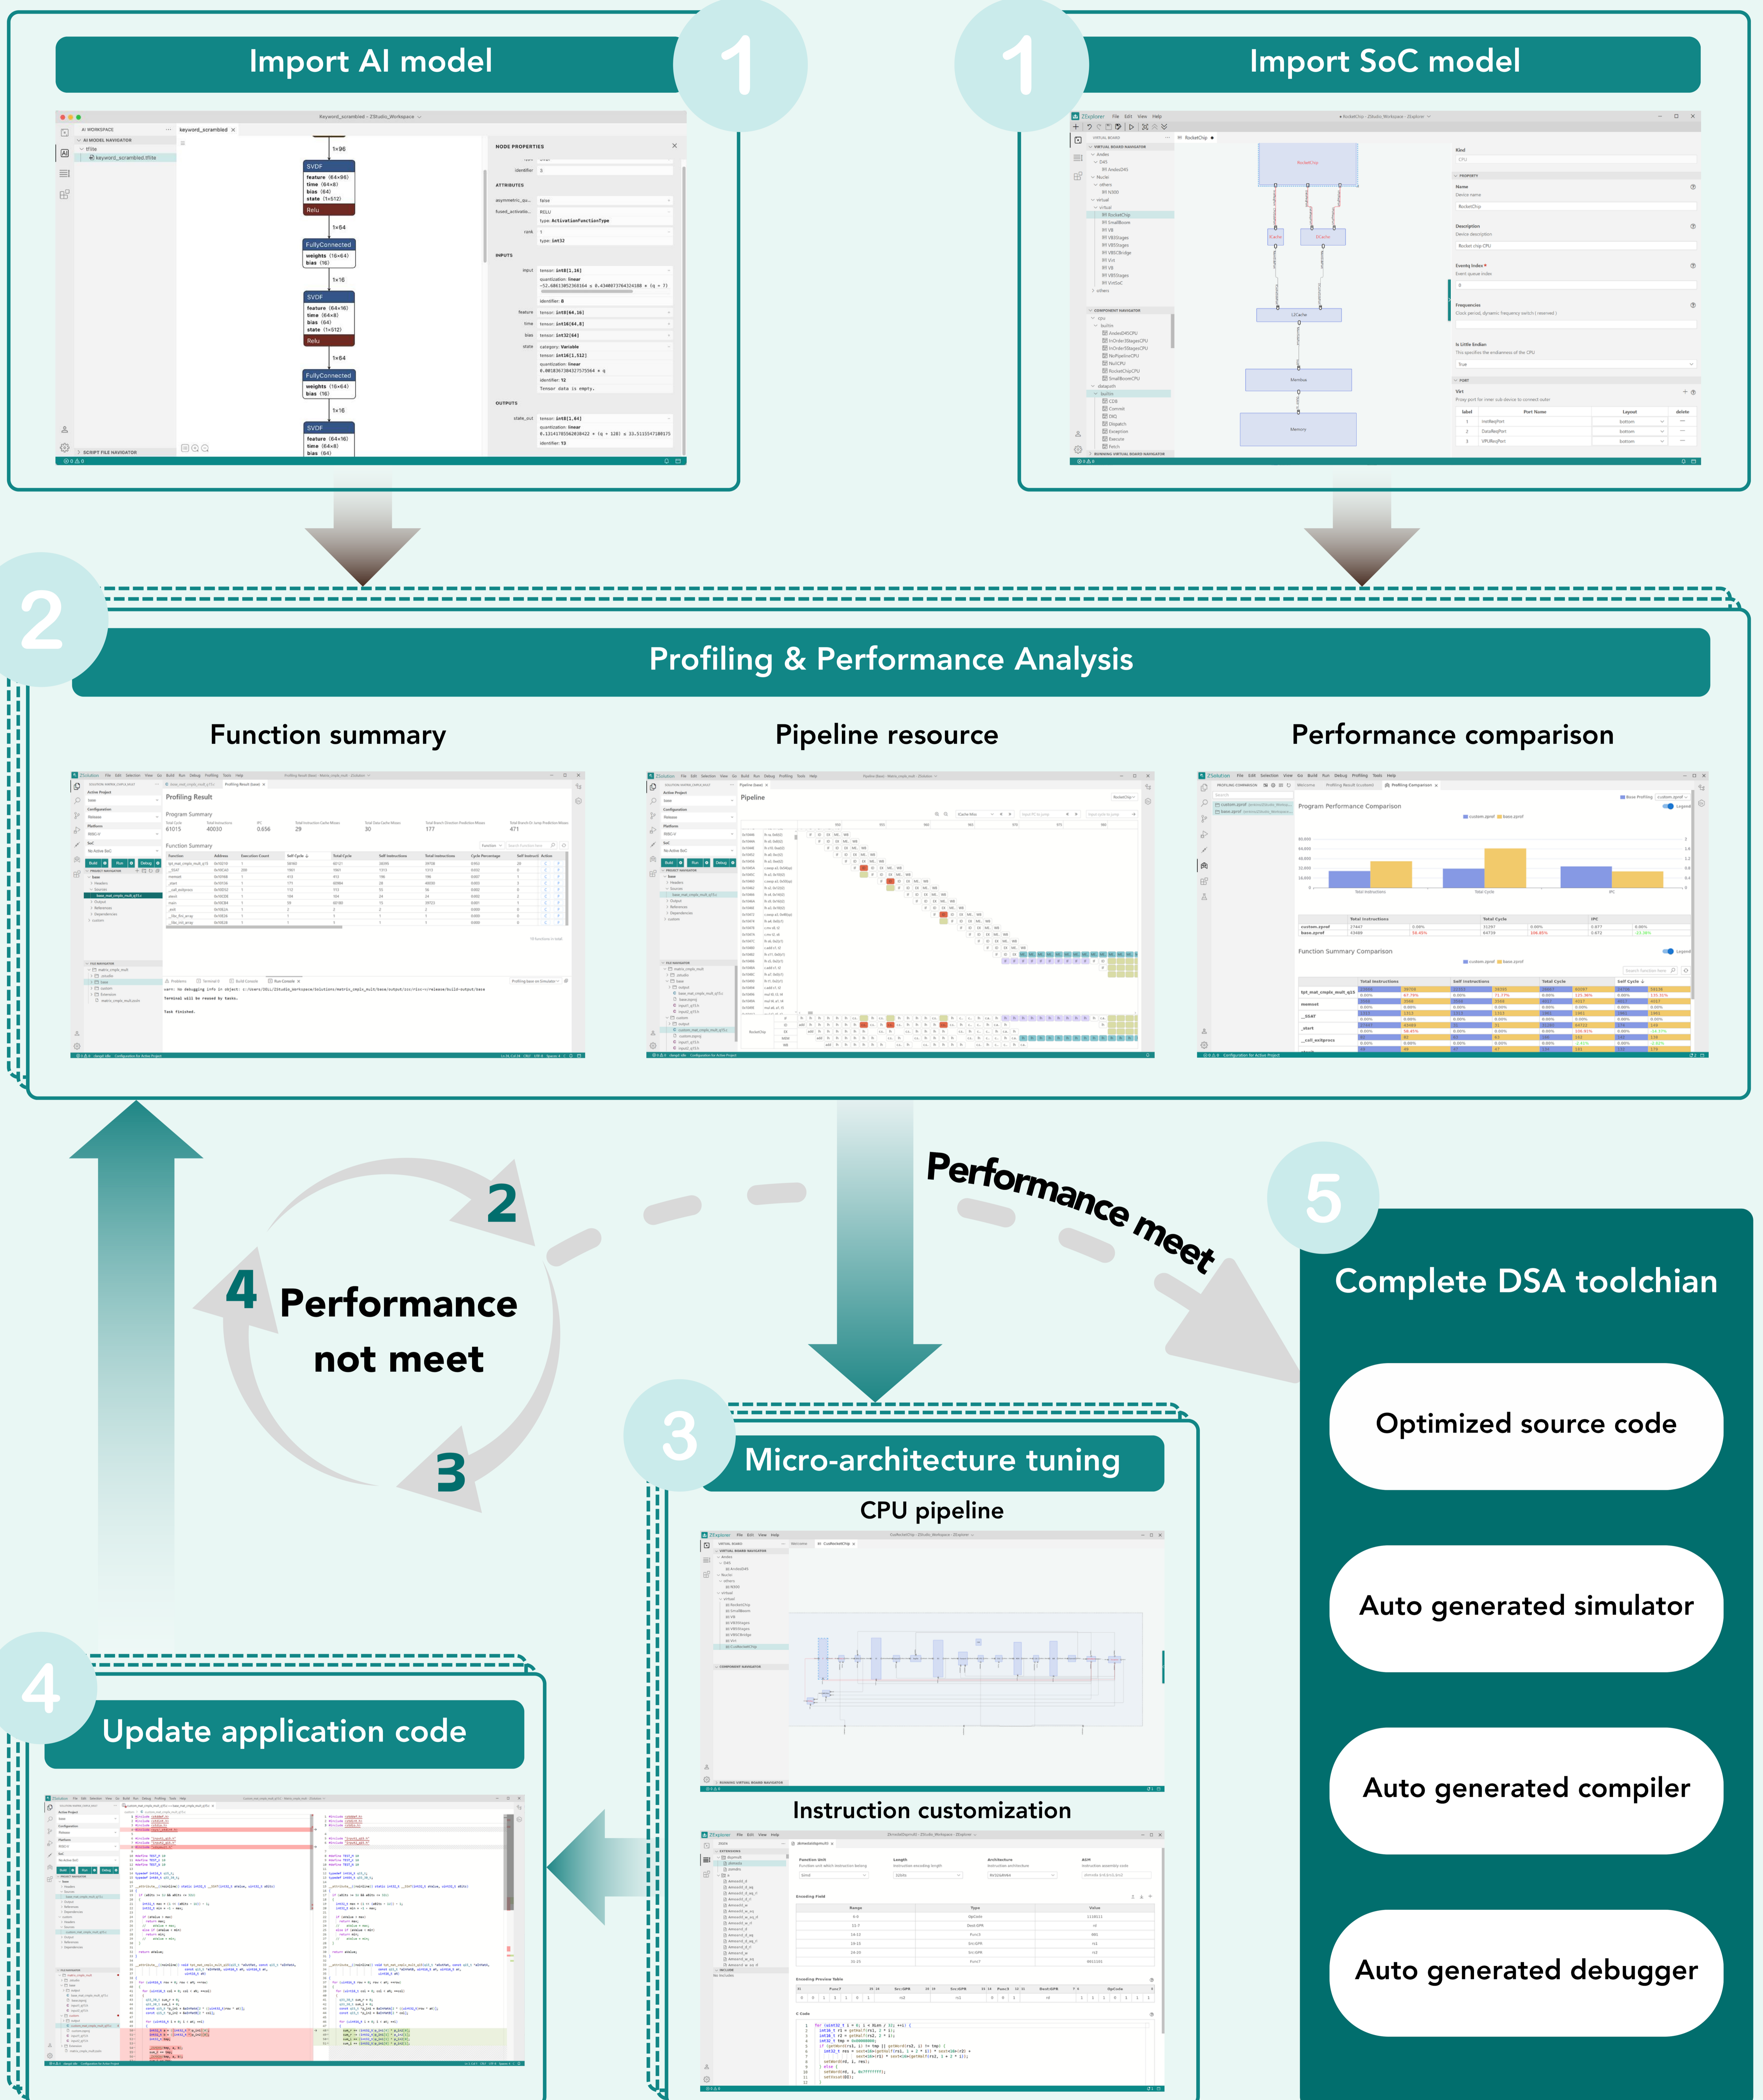

Accelerate RISC-V based DSA design with Virtual Platform Builder

Hualin Wu, Terapines Technology (Wuhan) Co., Ltd

Try this flow on <https://cloud.terapines.com>